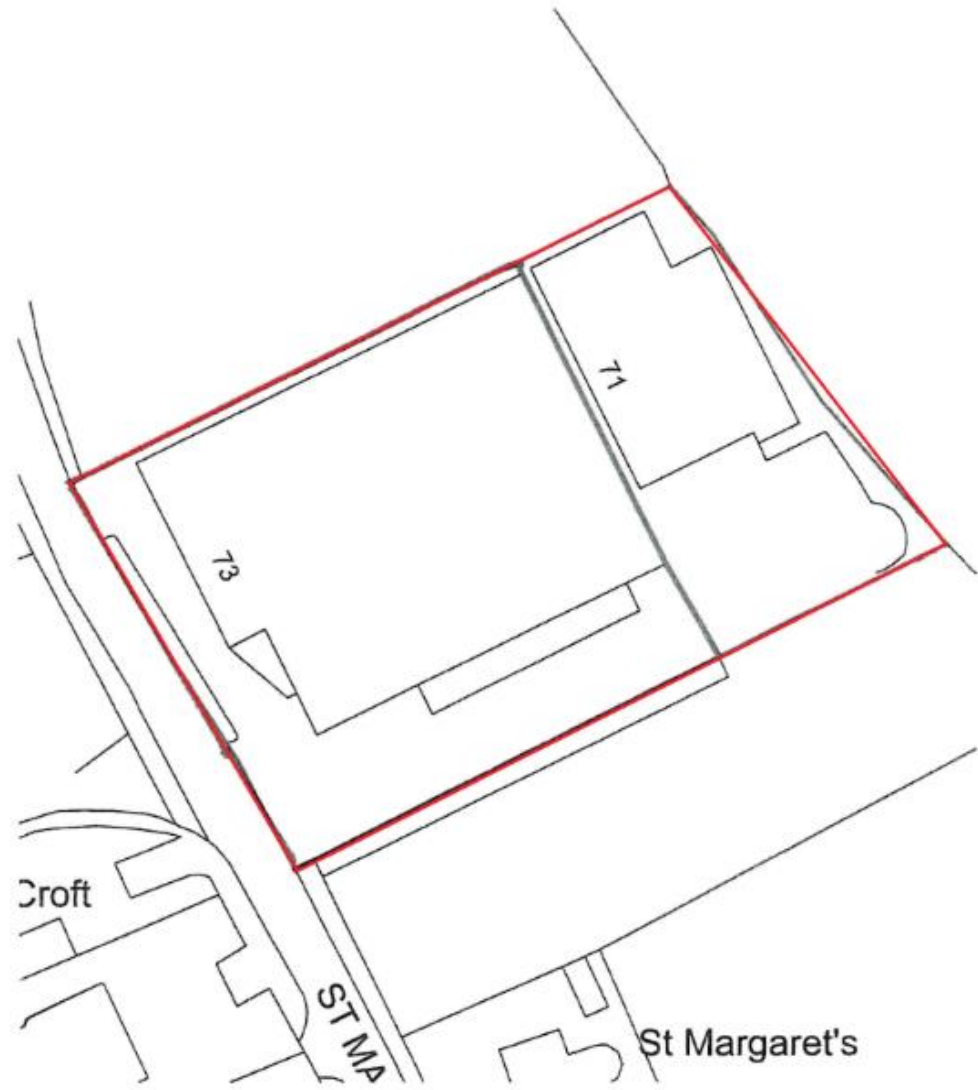

2 existing site plan
scale 1:500 @ A3

this drawing is not for construction
this drawing is the property of:
dwell design
funley court,
funley hill,
fareham,
po16 7uy

revisions
--

scale
1:1250/ 1:500
@ A3

job name
Welbro Project
Management