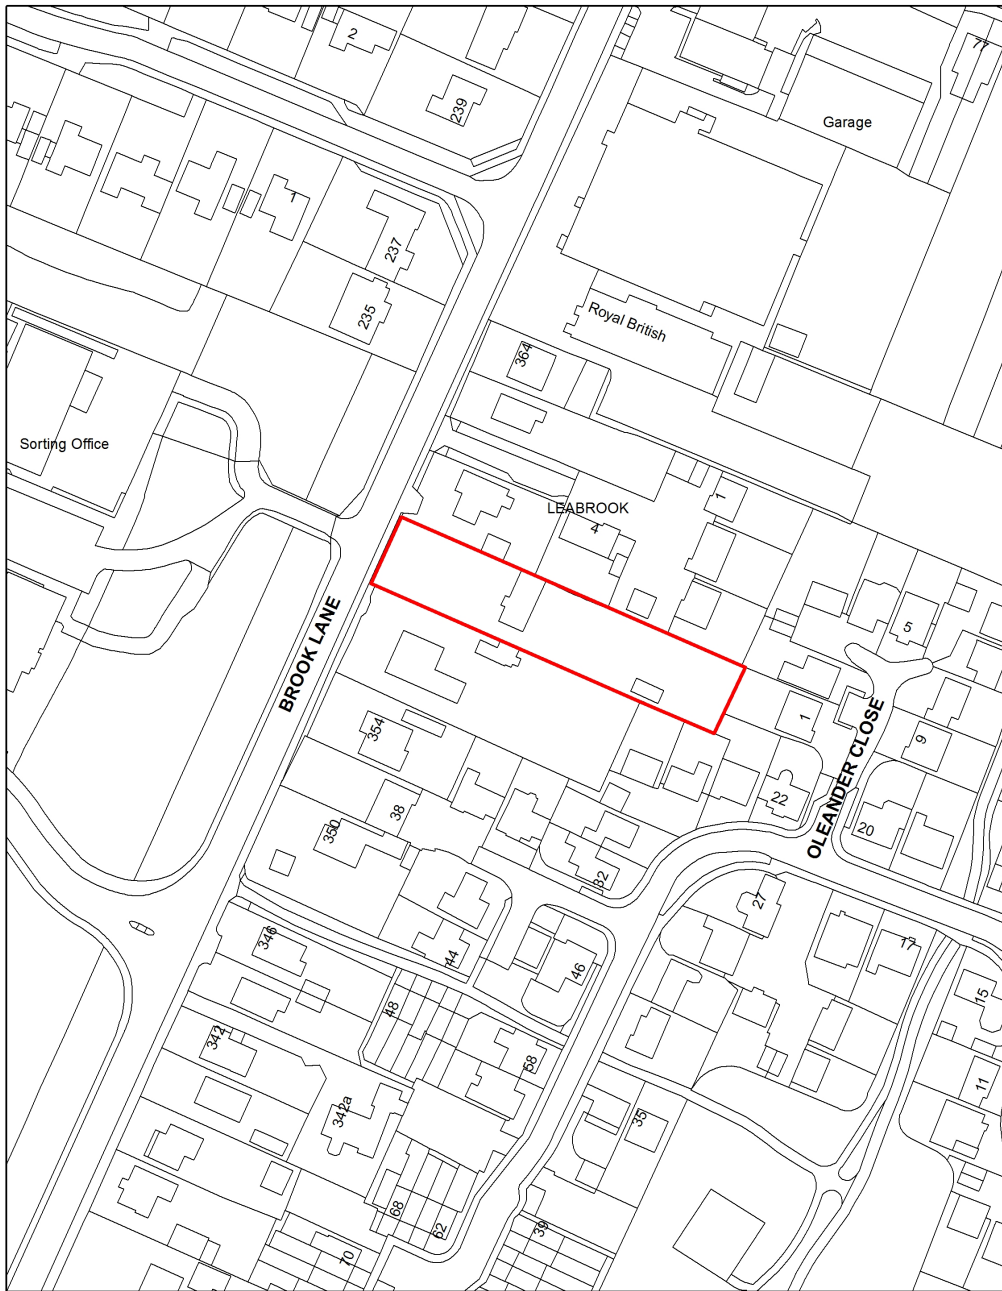

FAREHAM

BOROUGH COUNCIL

358 Brook Lane, Sarisbury
Scale 1: 1,250