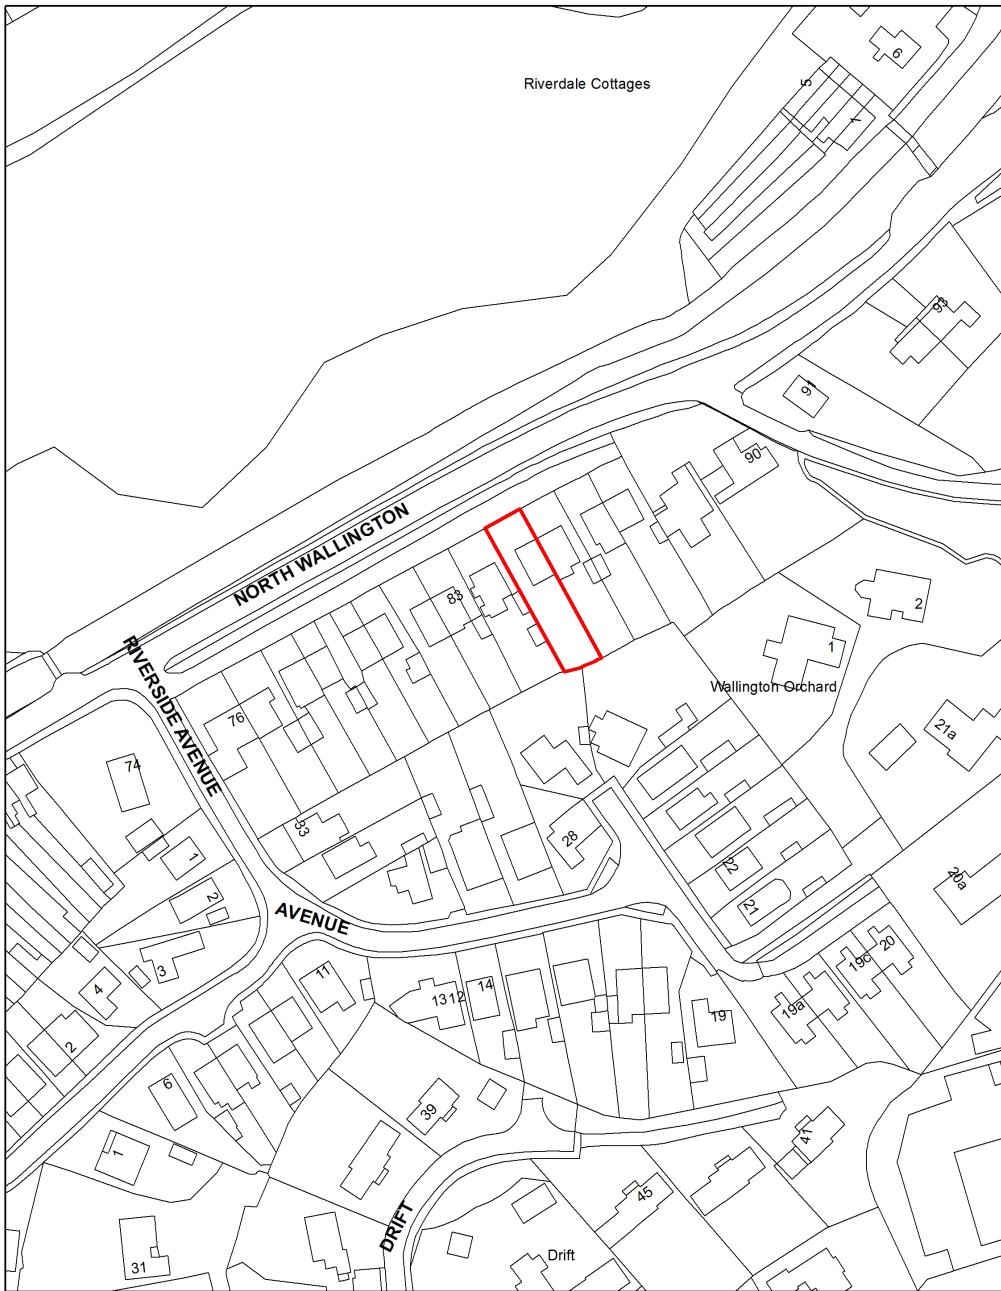

FAREHAM

BOROUGH COUNCIL

85 North Wallington
Scale 1: 1,250