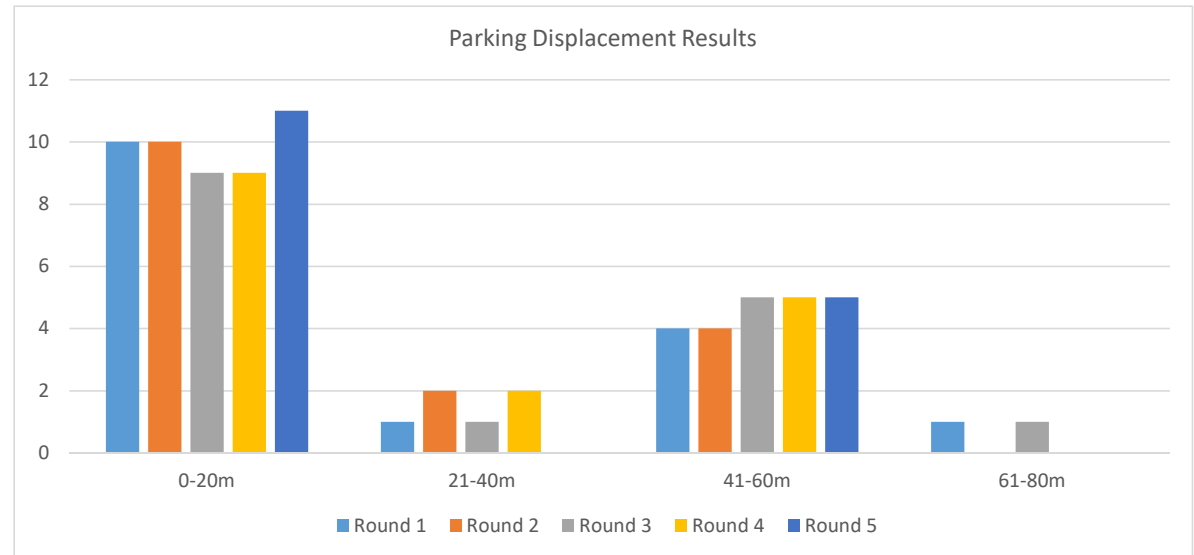

car	Round 1	Round 2	Round 3	Round 4	Round 5
1	0	0	0	0	9
2	3.2	12.5	0	13.8	0
3	21.8	17.1	17.3	24	9
4	6.3	39.8	52.5	6.3	44.5
5	59	0	49.7	49.8	0
6	0	0	0	0	0
7	52	51.5	20.1	51.5	51.5
8	0	0	0	0	0
9	0	0	33	34.8	0
10	0	0	0	0	0
11	0	0	0	0	0
12	0	31.8	0	0	0
13	0	0	5.4	6	0
14	64	57.6	64	57.6	58.4
15	52	53.2	52	53.2	52.9
16	47.6	54.5	47.6	54.5	53.9
<b>Average</b>	<b>17</b>	<b>18</b>	<b>17</b>	<b>17</b>	<b>17</b>

Distance	0-20m	21-40m	41-60m	61-80m
Round 1	10	1	4	1
Round 2	10	2	4	0
Round 3	9	1	5	1
Round 4	9	2	5	0
Round 5	11	0	5	0

**SMA TABLE 1**