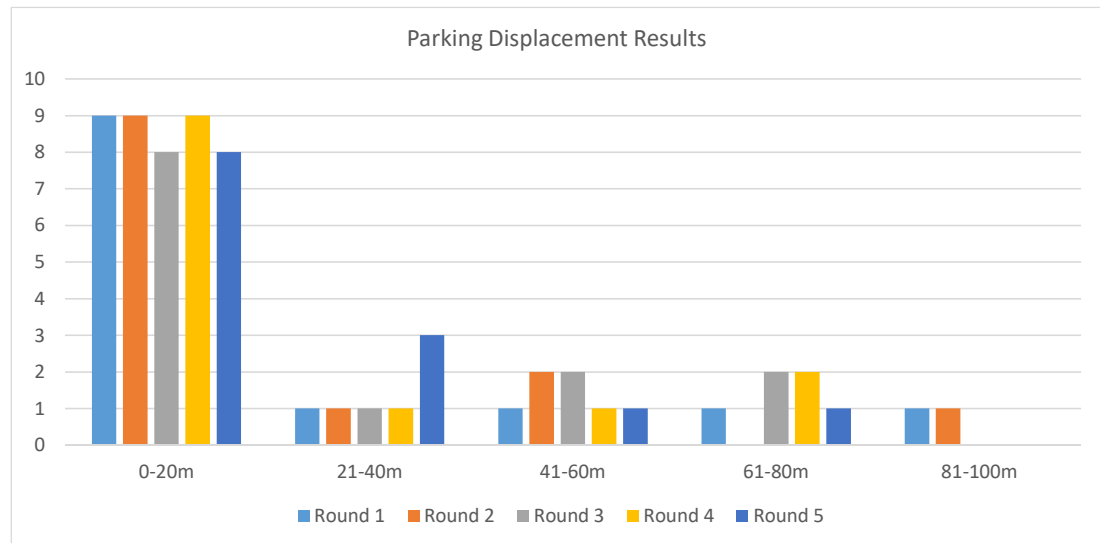

Car	Round 1	Round 2	Round 3	Round 4	Round 5
1	0.0	0.0	0.0	0.0	5.6
2	3.2	17.0	3.2	17.1	27.2
3	51.8	16.8	17.0	16.9	37.1
4	6.3	6.3	54.0	39.3	39.3
5	0.0	50.0	73.5	74.2	5.2
6	81.8	87.8	69.5	17.0	17.1
7	74.7	58.9	30.2	69.8	57.1
8	6.9	6.9	46.0	46.7	64.7
9	33.7	33.8	0.0	0.0	0.0
10	0.0	0.0	0.0	0.0	0.0
11	0.0	0.0	0.0	0.0	0.0
12	10.1	15.4	20.7	0.0	0.0
13	0.0	10.2	0.0	0.0	0.0
<b>Average</b>	21	23	24	22	20

Distance	0-20m	21-40m	41-60m	61-80m	81-100m
Round 1	9	1	1	1	1
Round 2	9	1	2	0	1
Round 3	8	1	2	2	0
Round 4	9	1	1	2	0
Round 5	8	3	1	1	0

**TABLE 2 - MB Scenario 1**