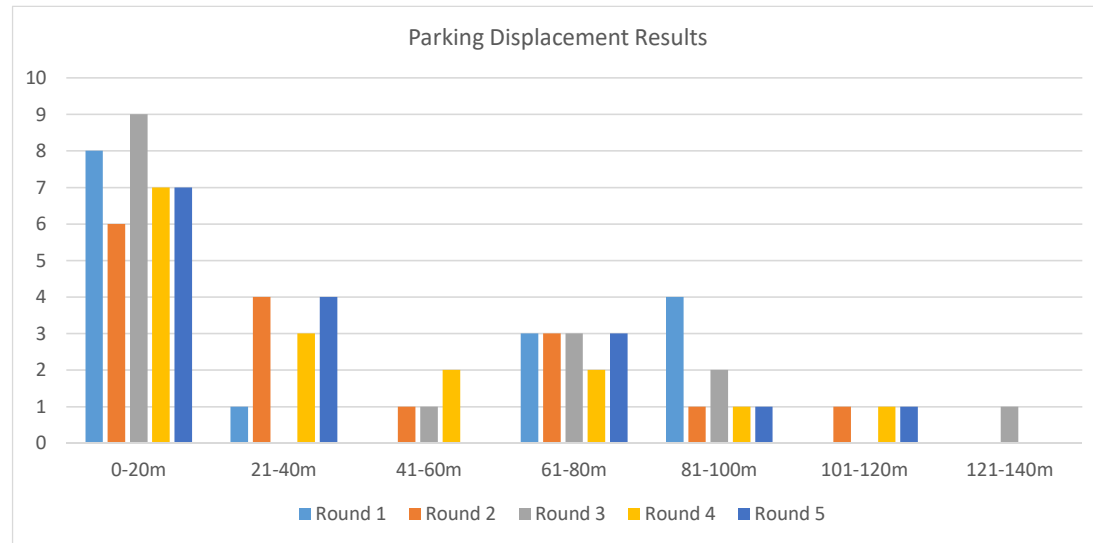

Car	Round 1	Round 2	Round 3	Round 4	Round 5
1	0.0	5.5	0.0	0.0	20.1
2	3.2	26.7	17.1	26.6	11.8
3	21.8	17.1	17.3	43.0	28.4
4	6.3	48.2	67.9	6.3	63.5
5	78.1	0.0	49.7	49.8	0.0
6	91.5	66.8	17.0	17.1	81.7
7	84.7	108.8	69.6	79.0	75.0
8	69.0	68.4	6.8	6.8	67.8
9	0.0	33.9	126.5	34.8	34.3
10	0.0	0.0	0.0	0.0	0.0
11	0.0	0.0	0.0	0.0	0.0
12	0.0	31.8	0.0	24.4	0.0
13	0.0	0.0	5.4	0.0	0.0
14	100.2	24.7	96.7	66.1	39.4
15	72.8	73.1	73.6	92.2	29.0
16	95.1	96.3	100.1	104.6	105.9
Average	39	38	40	34	35

Distance	0-20m	21-40m	41-60m	61-80m	81-100m	101-120m	121-140m
Round 1	8	1	0	3	4	0	0
Round 2	6	4	1	3	1	1	0
Round 3	9	0	1	3	2	0	1
Round 4	7	3	2	2	1	1	0
Round 5	7	4	0	3	1	1	0

TABLE 3 - MB Scenario 2