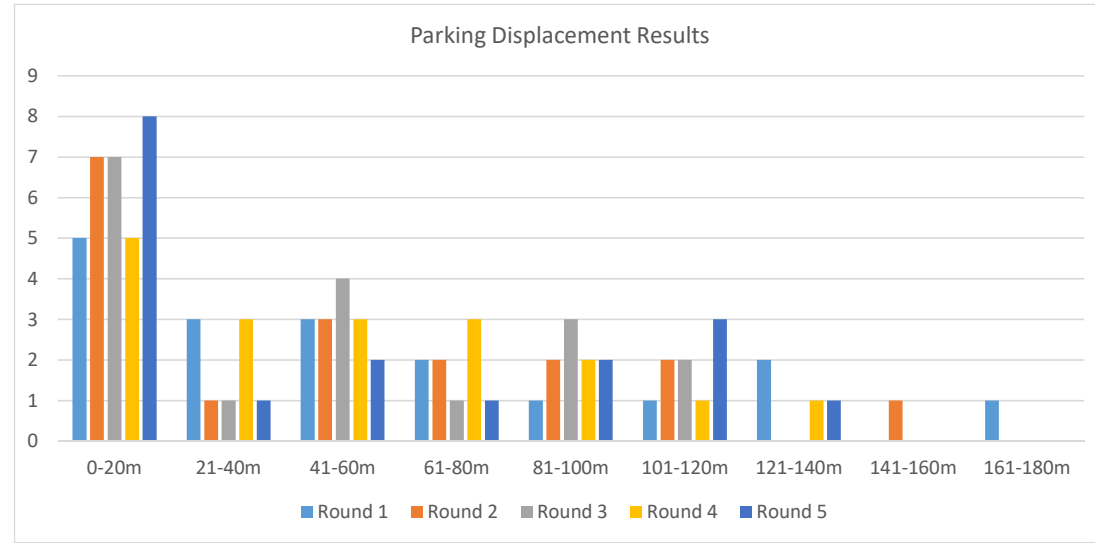

Car	Round 1	Round 2	Round 3	Round 4	Round 5
1	29.3	35.5	0.0	0.0	0.0
2	0.0	11.3	3.3	46.1	3.2
3	37.1	17.0	52.3	42.7	43.0
4	53.8	68.1	53.6	39.0	6.4
5	0.0	0.0	88.5	79.0	78.4
6	69.6	66.8	111.3	91.4	110.6
7	123.7	57.2	74.4	34.6	19.6
8	73.6	58.9	6.9	128.9	115.0
9	46.7	142.1	56.7	0.0	34.3
10	0.0	0.0	0.0	0.0	0.0
11	0.0	0.0	0.0	0.0	0.0
12	0.0	0.0	0.0	30.5	10.5
13	173.9	15.3	15.2	0.0	0.0
14	87.1	90.5	34.2	71.1	96.2
15	30.1	101.3	85.7	72.4	91.2
16	121.4	96.4	120.6	100.1	130.4
17	51.4	120.1	83.2	45.7	104.6
18	108.4	43.4	54.4	103.2	50.0
Average	56	51	46	49	49

Distance	0-20m	21-40m	41-60m	61-80m	81-100m	101-120m	121-140m	141-160m	161-180m
Round 1	5	3	3	2	1	1	2	0	1
Round 2	7	1	3	2	2	2	0	1	0
Round 3	7	1	4	1	3	2	0	0	0
Round 4	5	3	3	3	2	1	1	0	0
Round 5	8	1	2	1	2	3	1	0	0