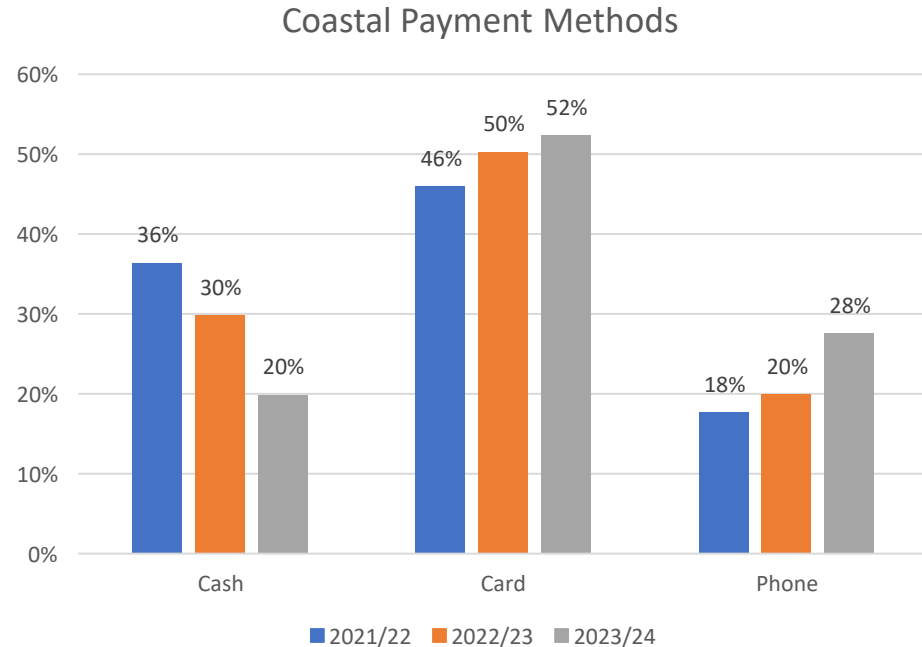

October 2024 Update

- 23/24 is first full year of all car parks
- Cash payments dropped by 16% between 21/22 and 23/24
- £483,385 income in 23/24
- £33,385 higher than budgeted