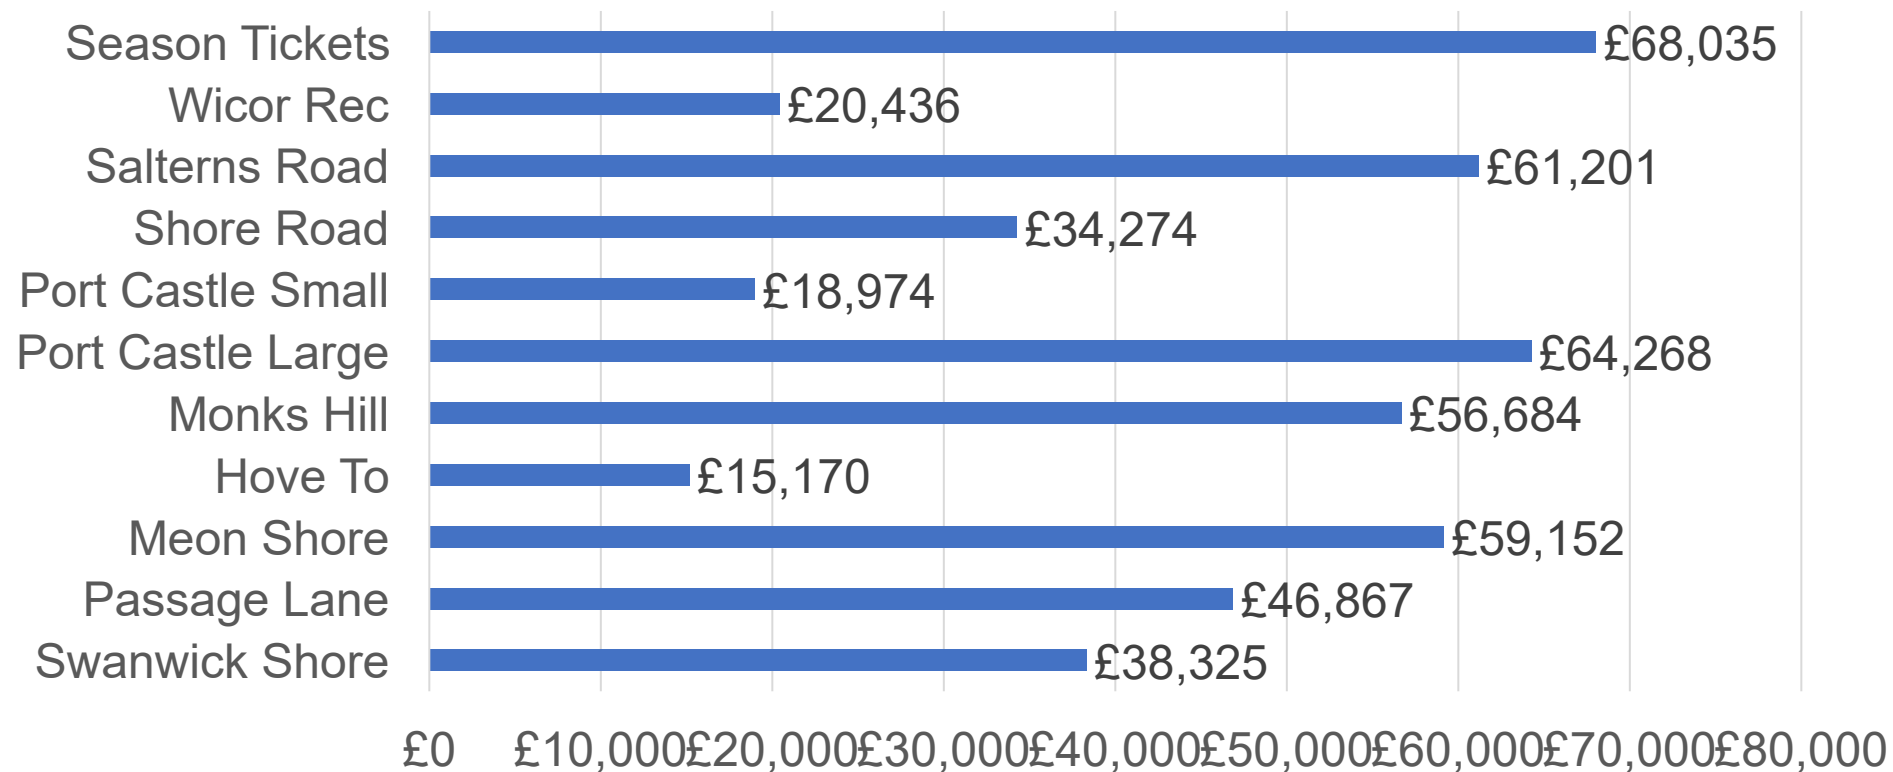

Coastal Parking Charges Update

Health and Public Protection Scrutiny Panel
8 October 2024

August 2021 introduced coastal charging

- £1 Hourly charging for up to 6 hrs between 10am and 4pm
- £80 Season tickets
- More proactive environmental enforcement
- Meon Shore improvements

Review of Coastal Charging Policy 2022

April 2023 introduced:

- Increase hourly charges by inflation i.e. 10% (10p)
- Remove £6 per day charging cap
- Coastal season tickets: £145 per year but concessionary rate of £95 for residents
- Charges introduced at Wicor Coastal Car Park – with concessions to Portchester AFC

October 2024 Update

- 23/24 is first full year of all car parks
- Cash payments dropped by 16% between 21/22 and 23/24
- £483,385 income in 23/24
- £33,385 higher than budgeted

2023/24 Coastal Parking Income